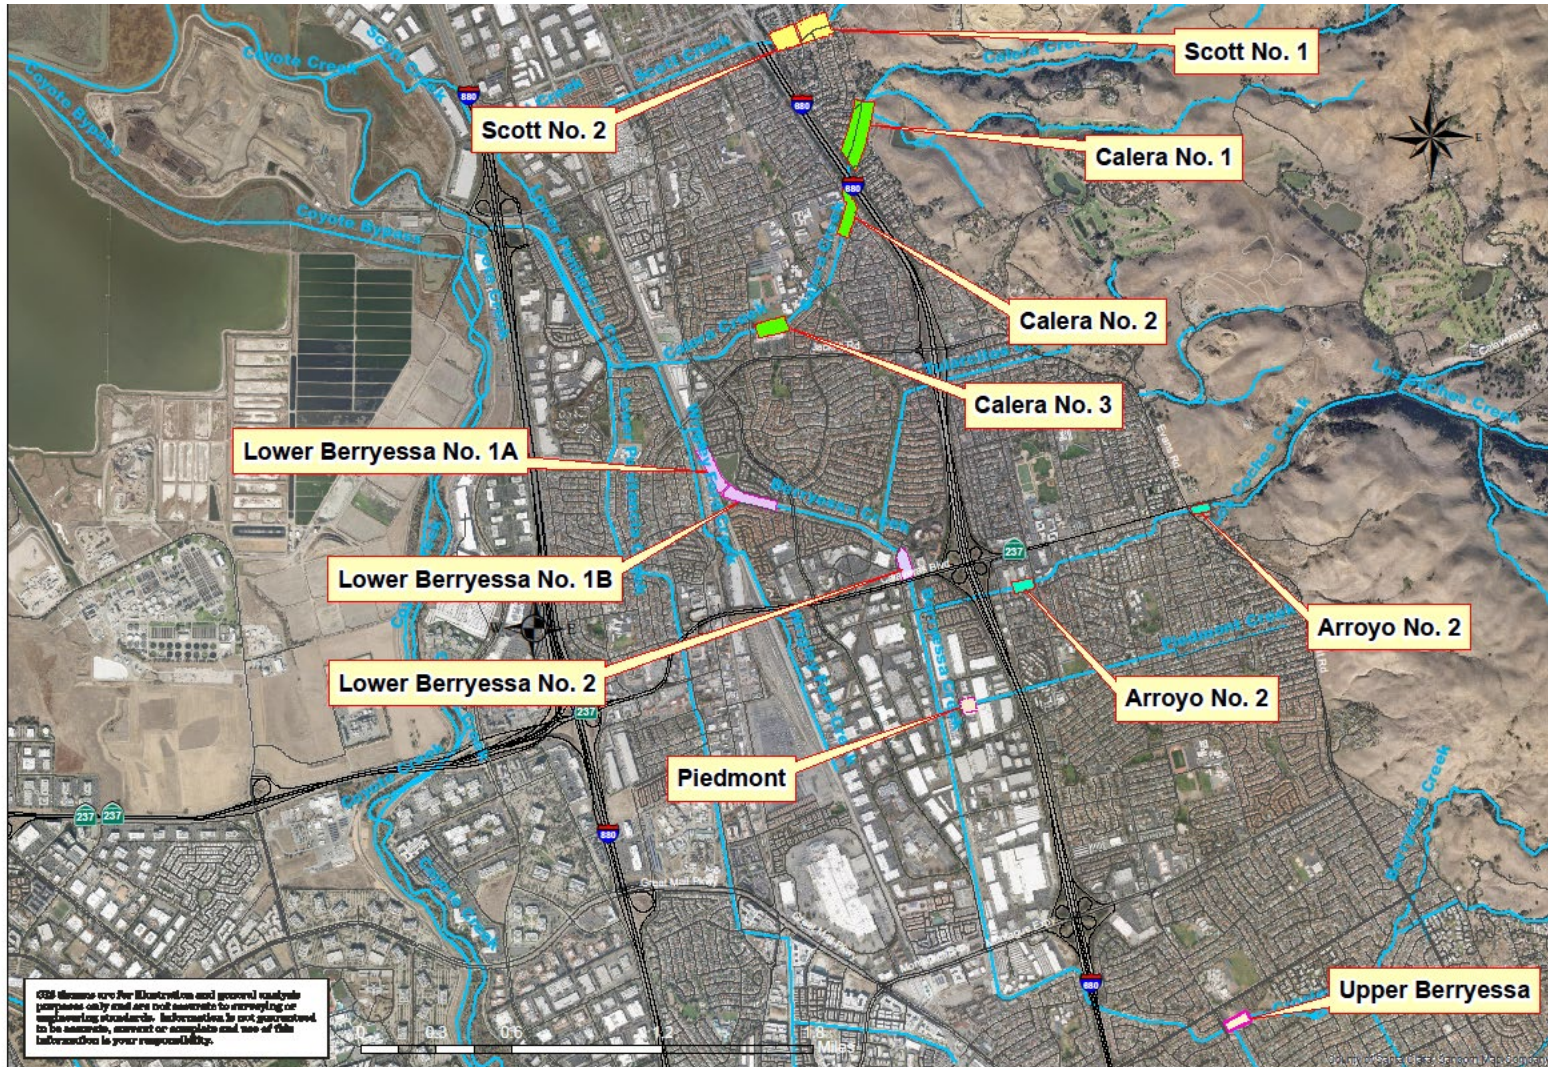

Upper Berryessa Creek Off-Site Mitigation Project No. 26174041

Location Map and Features No. 1

Upper Berryessa Creek Off-Site Mitigation Project No. 26174041

Location Map and Features No. 2